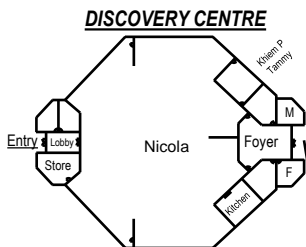

CONCORD SCHOOL – Bundoora Campus 411 GRIMSHAW STREET BUNDOORA VIC 3083

<GRIMSHAW STREET>

- Upper Primary
- Secondary 7/8
- Secondary 9/10
- Secondary 11/12

Discovery Equipment
Upper Primary
play area

EVACUATION PLAN
ON SIGNAL, PROCEED THROUGH THE NEAREST EXIT AS SHOWN AND CONTINUE TO THE EVACUATION POINT, MARK THE ROLL AND REPORT TO THE TEAM LEADER.

Concord
Oval

<GLEESON DRIVE>

Entry /Exit