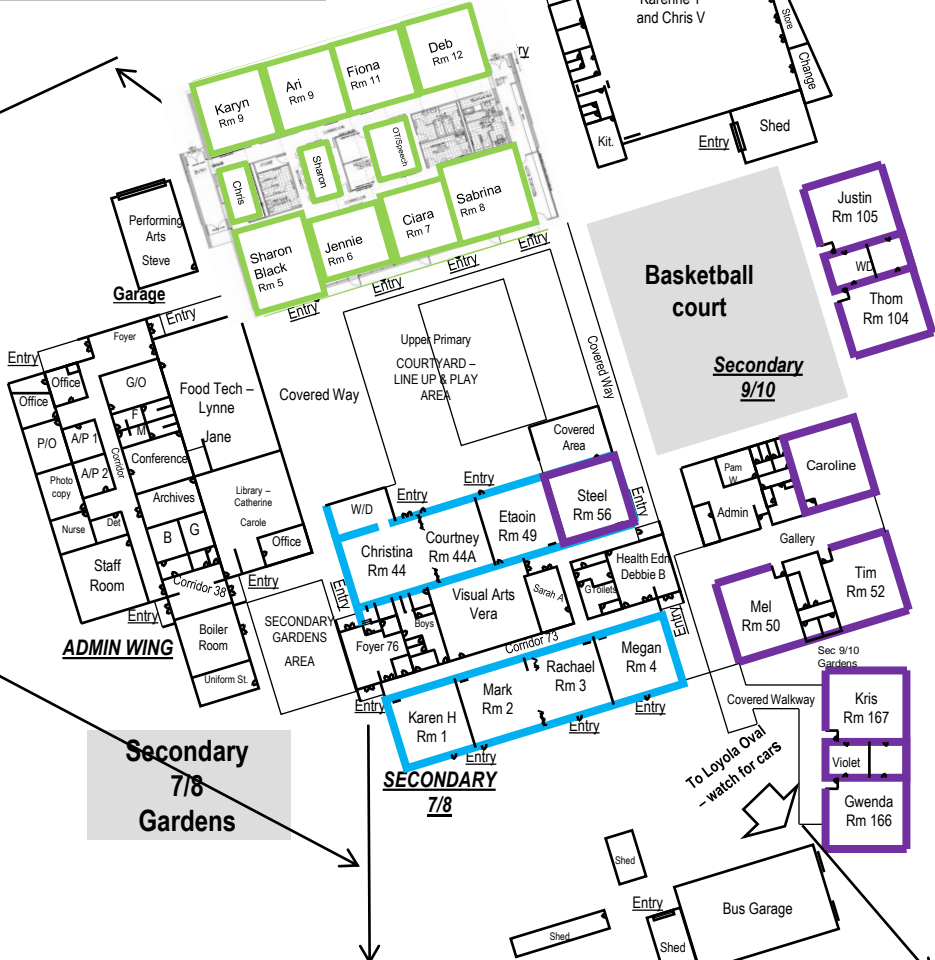

CONCORD SCHOOL – Bundoora Campus 411 GRIMSHAW STREET BUNDOORA VIC 3083

<GRIMSHAW STREET>

- Upper Primary
- Secondary 7/8
- Secondary 9/10
- Secondary 11/12

Discovery Equipment
Upper Primary
play area

EVACUATION PLAN
ON SIGNAL, PROCEED THROUGH THE NEAREST EXIT AS SHOWN AND CONTINUE TO THE EVACUATION POINT, MARK THE ROLL AND REPORT TO THE TEAM LEADER.

Concord
Oval

<GLEESON DRIVE>

Entry /Exit