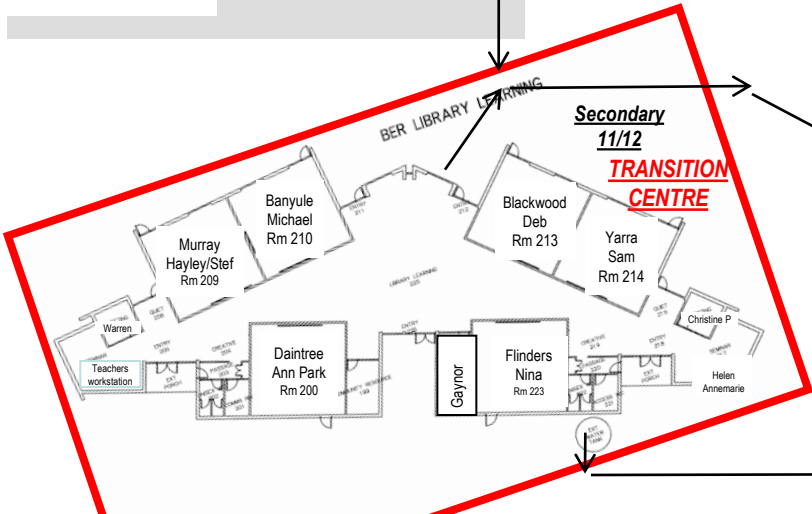

CONCORD SCHOOL – Bundoora Campus 411 GRIMSHAW STREET BUNDOORA VIC 3083

<GRIMSHAW STREET>

- Upper Primary
- Secondary 7/8
- Secondary 9/10
- Secondary 11/12

Discovery Equipment
Upper Primary
play area

EVACUATION PLAN
ON SIGNAL, PROCEED THROUGH THE NEAREST EXIT AS SHOWN AND CONTINUE TO THE EVACUATION POINT, MARK THE ROLL AND REPORT TO THE TEAM LEADER.

Concord
Oval

<GLEESON DRIVE>

Entry /Exit